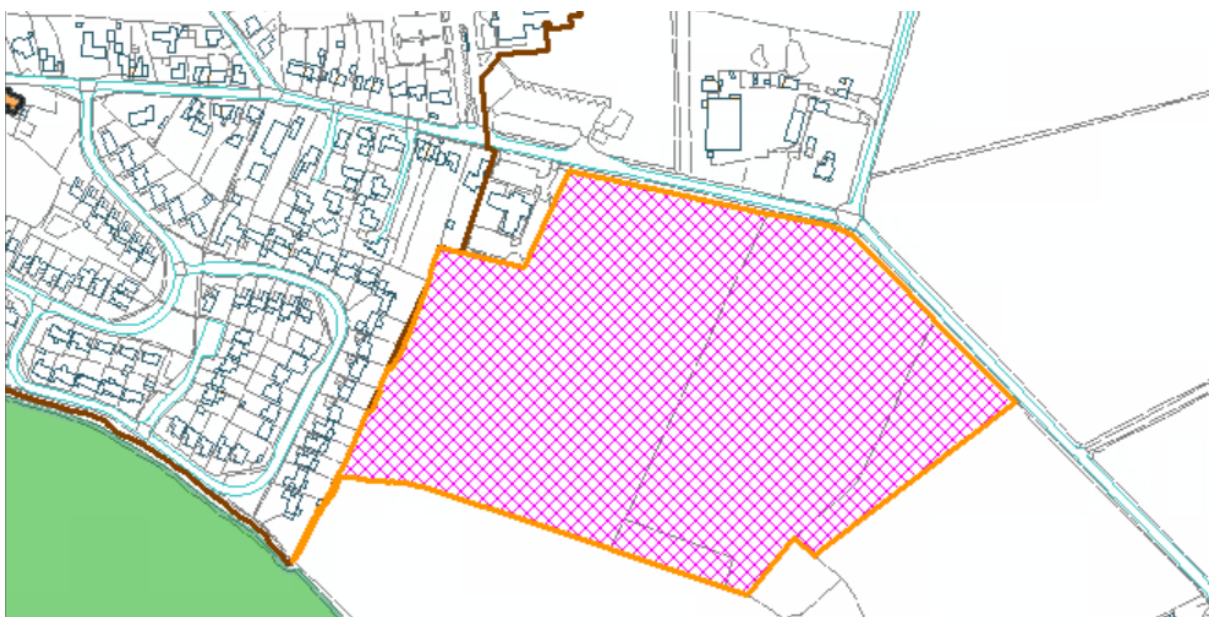

**Application No: DC/20/04663**

**Parish: East Bergholt**

**Location: Land East Of The Constable Country Medical Centre**

© Crown copyright and database rights 2021 Ordnance Survey 0100017810 & 0100023274.